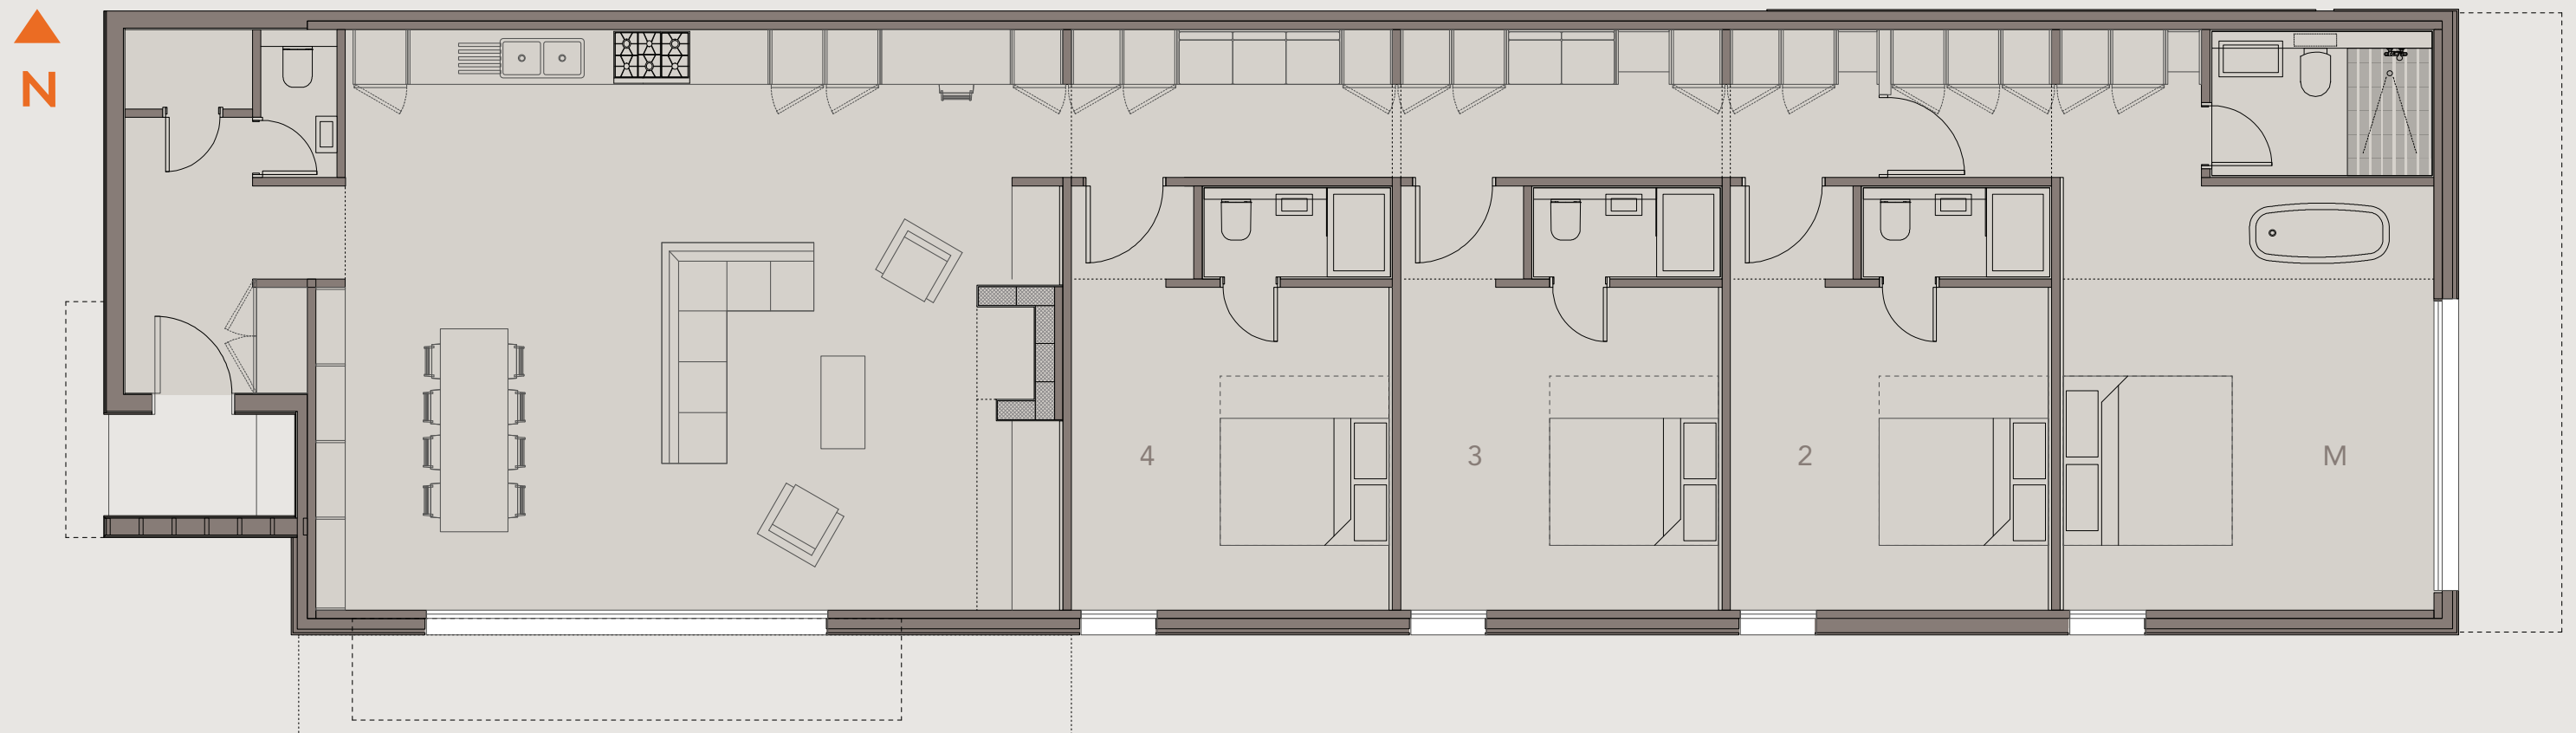

The single storey lateral space at the Cabin provides four bedroom suites all with direct access to gardens, a great Master Suite with private deck and feature bath and open living area leading to deck and garden.

Specification

- _ Wi-Fi
- _ TV with Freesat and DVD
- _ Telephone
- _ Open wood burning fire in Living Area
- _ "Zip & Link" Beds in Suites 2,3 & 4
- _ All showers with large ceiling mounted shower heads
- _ Washing Machine
- _ Tumble Dryer
- _ Fridge
- _ Freezer
- _ Dishwasher
- _ Waste Disposal
- _ Boiling water tap
- _ Nespresso Coffee Maker
- _ Filtered drinking tap
- _ Entryphone with remote gate control
- _ Pressurised water system throughout
- _ Under floor heating throughout
- _ Heat recovery system providing constant fresh air circulation
- _ Double glazed windows and doors
- _ Outdoor shower with hot supply
- _ Outdoor decks and seating areas
- _ Private landscaped lawned gardens with views over Blakeney and the coast
- _ Upper sun terrace
- _ Dedicated parking space for three cars
- _ 2 Hairdryers
- _ Microwave available by request
- _ Cot & Cot linen available by request
- _ Booster Chair available by request
- _ Well Behaved Dogs welcome.

the cabin
at BLISS BLAKENEY

indulge yourself